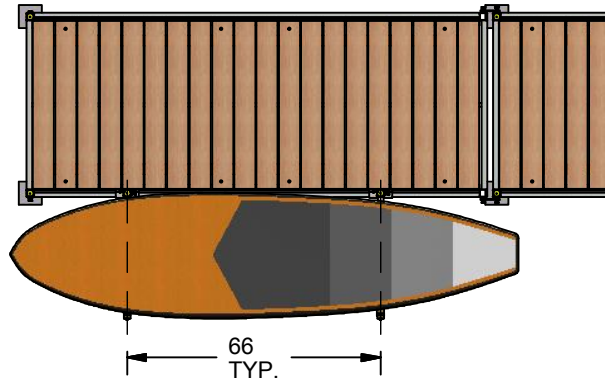

WWW.DOCKS.COM

70-3097

SUPPORT PLANCHE À PAGAIE / PADDLE BOARD HOLDER

7	BOULON / BOLT 3/8"-16 x 1"	31-0203	4
6	LOCKET SUR ATTACHE / LOCK FOR HINGE	21-1037-SS	4
5	BOULON / BOLT 1/2-13 x 1"	31-0303	4
4	SUPPORT PADDLEBOARD / PADDLEBOARD HOLDER	40-5180	4
3	SUPPORT FIXE PADDLE BOARD/ PADDLE BOAD FIX HOLDER	40-5181	2
2	PLANCHE À PAGAIE TYPIQUE / TYPICAL PADDLE BOARD		2
1	QUAI TYPIQUE / TYPICAL DOCK		1
Item	DESCRIPTION	No. Dessins	Qté