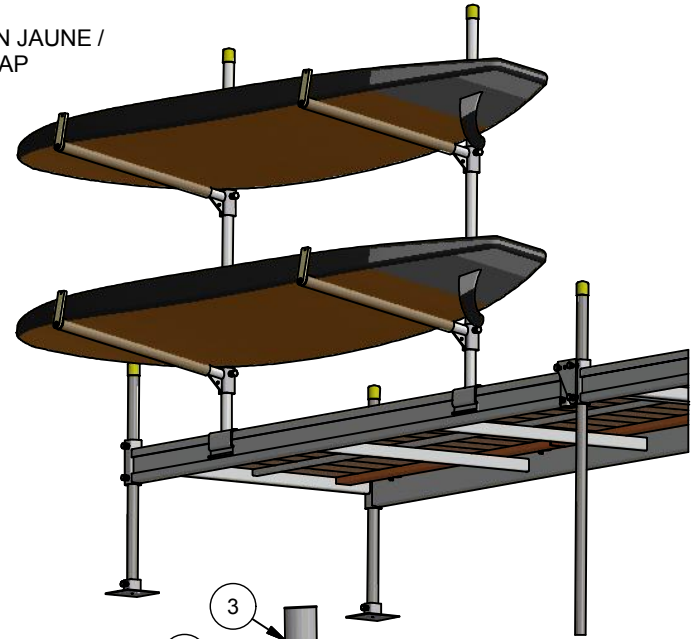

WWW.DOCKS.COM

70-3097

SUPPORT PLANCHE À PAGAIE / PADDLE BOARD HOLDER

7	BOULON / BOLT 3/8"-16 x 1"	31-0203	4
6	LOCKET SUR ATTACHE / LOCK FOR HINGE	21-1037-SS	4
5	BOULON / BOLT 1/2-13 x 1"	31-0303	4
4	SUPPORT PADDLEBOARD / PADDLEBOARD HOLDER	40-5180	4
3	SUPPORT FIXE PADDLE BOARD/ PADDLE BOAD FIX HOLDER	40-5181	2
2	PLANCHE À PAGAIE TYPIQUE / TYPICAL PADDLE BOARD		2
1	QUAI TYPIQUE / TYPICAL DOCK		1
Item	DESCRIPTION	No. Dessins	Qté