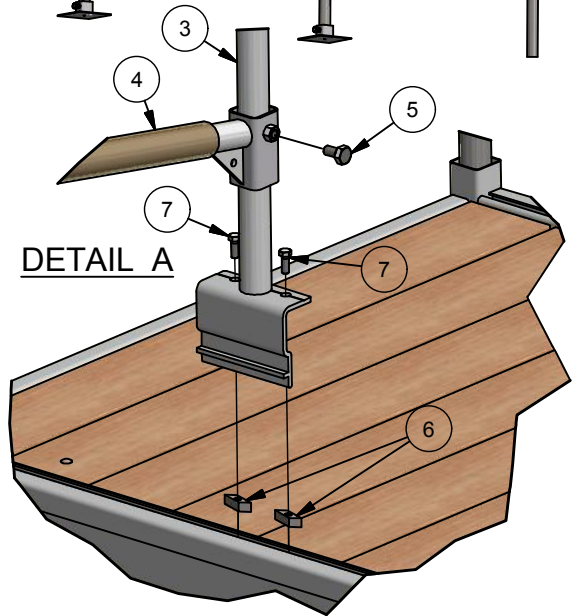

WWW.DOCKS.COM

70-3097

SUPPORT PLANCHE À PAGAIE / PADDLE BOARD HOLDER

7	BOULON / BOLT 3/8"-16 x 1"	31-0203	4
6	LOCKET SUR ATTACHE / LOCK FOR HINGE	21-1037-SS	4
5	BOULON / BOLT 1/2-13 x 1"	31-0303	4
4	SUPPORT PADDLEBOARD / PADDLEBOARD HOLDER	40-5180	4
3	SUPPORT FIXE PADDLE BOARD/ PADDLE BOAD FIX HOLDER	40-5181	2
2	PLANCHE À PAGAIE TYPIQUE / TYPICAL PADDLE BOARD		2
1	QUAI TYPIQUE / TYPICAL DOCK		1
Item	DESCRIPTION	No. Dessins	Qté