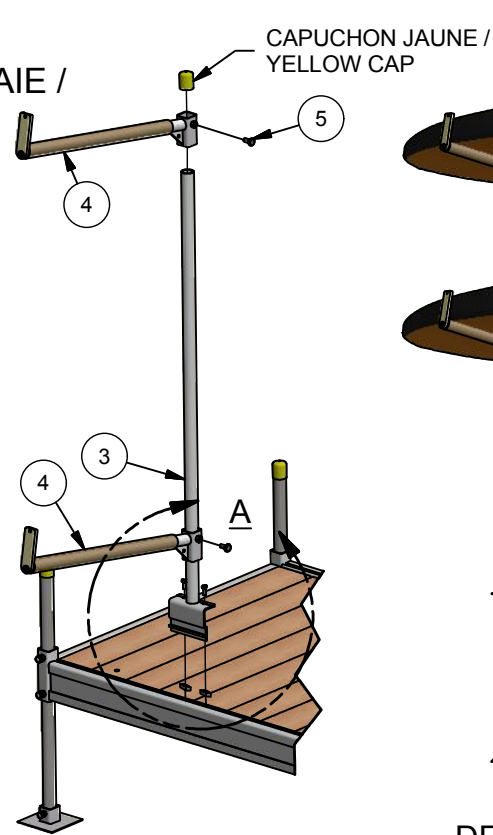

WWW.DOCKS.COM

70-3097

SUPPORT PLANCHE À PAGAIE / PADDLE BOARD HOLDER

7	BOULON / BOLT 3/8"-16 x 1"	31-0203	4
6	LOCKET SUR ATTACHE / LOCK FOR HINGE	21-1037-SS	4
5	BOULON / BOLT 1/2-13 x 1"	31-0303	4
4	SUPPORT PADDLEBOARD / PADDLEBOARD HOLDER	40-5180	4
3	SUPPORT FIXE PADDLE BOARD/ PADDLE BOAD FIX HOLDER	40-5181	2
2	PLANCHE À PAGAIE TYPIQUE / TYPICAL PADDLE BOARD		2
1	QUAI TYPIQUE / TYPICAL DOCK		1
Item	DESCRIPTION	No. Dessins	Qté