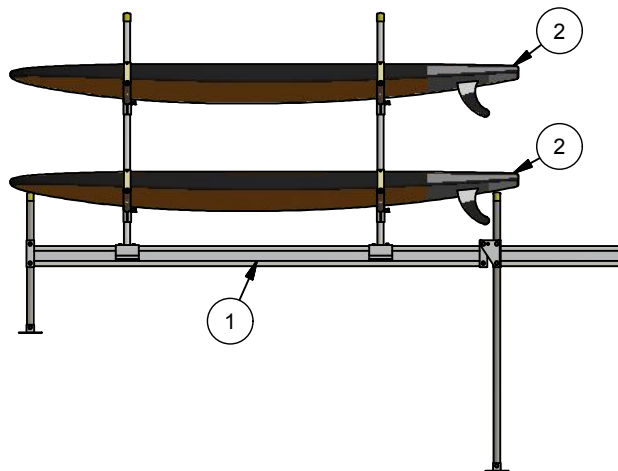

WWW.DOCKS.COM

70-3097

SUPPORT PLANCHE À PAGAIE / PADDLE BOARD HOLDER

7	BOULON / BOLT 3/8"-16 x 1"	31-0203	4
6	LOCKET SUR ATTACHE / LOCK FOR HINGE	21-1037-SS	4
5	BOULON / BOLT 1/2-13 x 1"	31-0303	4
4	SUPPORT PADDLEBOARD / PADDLEBOARD HOLDER	40-5180	4
3	SUPPORT FIXE PADDLE BOARD/ PADDLE BOAD FIX HOLDER	40-5181	2
2	PLANCHE À PAGAIE TYPIQUE / TYPICAL PADDLE BOARD		2
1	QUAI TYPIQUE / TYPICAL DOCK		1
Item	DESCRIPTION	No. Dessins	Qté