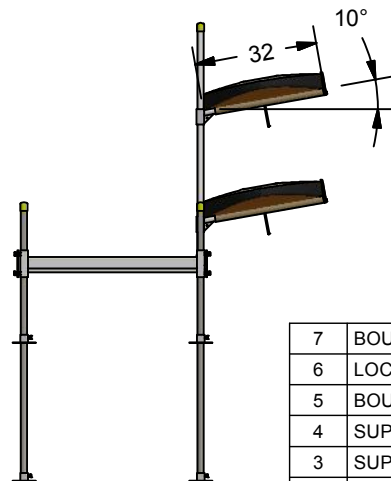

WWW.DOCKS.COM

70-3097

SUPPORT PLANCHE À PAGAIE / PADDLE BOARD HOLDER

7	BOULON / BOLT 3/8"-16 x 1"	31-0203	4
6	LOCKET SUR ATTACHE / LOCK FOR HINGE	21-1037-SS	4
5	BOULON / BOLT 1/2-13 x 1"	31-0303	4
4	SUPPORT PADDLEBOARD / PADDLEBOARD HOLDER	40-5180	4
3	SUPPORT FIXE PADDLE BOARD/ PADDLE BOAD FIX HOLDER	40-5181	2
2	PLANCHE À PAGAIE TYPIQUE / TYPICAL PADDLE BOARD		2
1	QUAI TYPIQUE / TYPICAL DOCK		1
Item	DESCRIPTION	No. Dessins	Qté