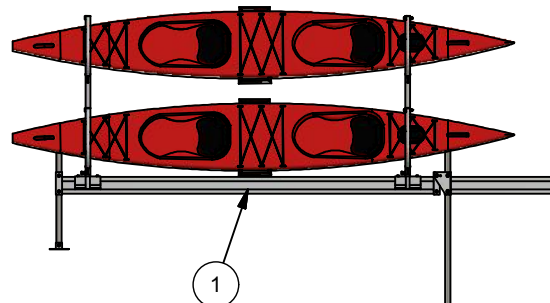

WWW.DOCKS.COM

70-3048

SUPPORT À KAYAK / KAYAK HOLDER

UTILISER UN CADENAS (NON INCLUS) POUR BARRER /
USE A PADLOCK (NOT INCLUDED) TO LOCK

DETAIL A

DETAIL B

7	SUPPORT KAYAK PENTURE / KAYAK HOLDER (C/W HINGE)	40-5184	1
6	SUPPORT KAYAK SOUDÉ / KAYAK HOLDER WELDED	40-5183	1
5	SUPPORT KAYAK PARTIE FIXE / KAYAK HOLDER FIX PART	40-5182	2
4	BOULON / BOLT 3/8"-16 x 1"	31-0203	4
3	LOCKET SUR ATTACHE / LOCK FOR HINGE	21-1037-SS	4
2	BOULON / BOLT 1/2-13 x 1"	31-0303	2
1	QUAI TYPIQUE / TYPICAL DOCK		1
Item	DESCRIPTION	No. Dessins	Qté