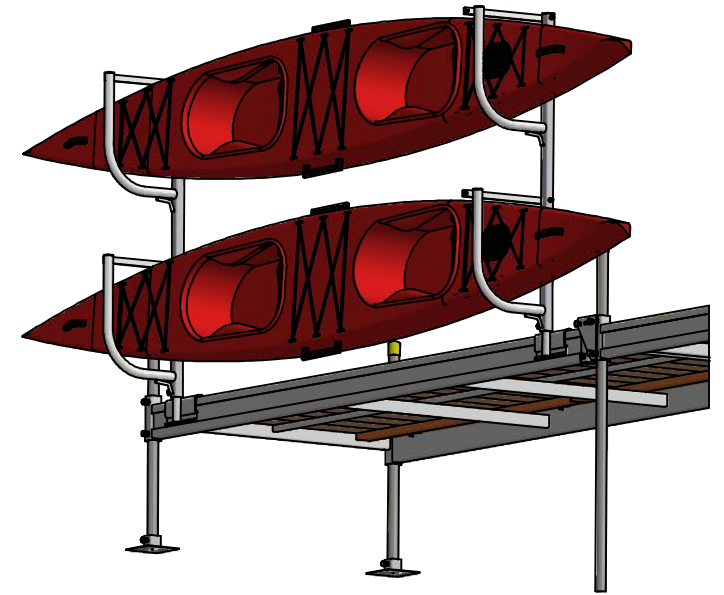

WWW.DOCKS.COM

70-3048

SUPPORT À KAYAK / KAYAK HOLDER

UTILISER UN CADENAS (NON INCLUS) POUR BARRER /
USE A PADLOCK (NOT INCLUDED) TO LOCK

DETAIL A

DETAIL B

7	SUPPORT KAYAK PENTURE / KAYAK HOLDER (C/W HINGE)	40-5184	1
6	SUPPORT KAYAK SOUDÉ / KAYAK HOLDER WELDED	40-5183	1
5	SUPPORT KAYAK PARTIE FIXE / KAYAK HOLDER FIX PART	40-5182	2
4	BOULON / BOLT 3/8"-16 x 1"	31-0203	4
3	LOCKET SUR ATTACHE / LOCK FOR HINGE	21-1037-SS	4
2	BOULON / BOLT 1/2-13 x 1"	31-0303	2
1	QUAI TYPIQUE / TYPICAL DOCK		1
Item	DESCRIPTION	No. Dessins	Qté