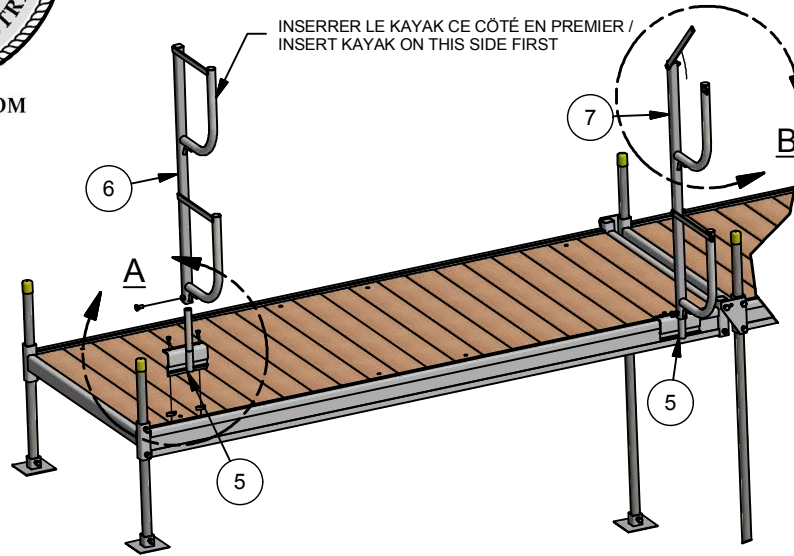

WWW.DOCKS.COM

70-3048

SUPPORT À KAYAK / KAYAK HOLDER

UTILISER UN CADENAS (NON INCLUS) POUR BARRER /
USE A PADLOCK (NOT INCLUDED) TO LOCK

DETAIL A

DETAIL B

7	SUPPORT KAYAK PENTURE / KAYAK HOLDER (C/W HINGE)	40-5184	1
6	SUPPORT KAYAK SOUDÉ / KAYAK HOLDER WELDED	40-5183	1
5	SUPPORT KAYAK PARTIE FIXE / KAYAK HOLDER FIX PART	40-5182	2
4	BOULON / BOLT 3/8"-16 x 1"	31-0203	4
3	LOCKET SUR ATTACHE / LOCK FOR HINGE	21-1037-SS	4
2	BOULON / BOLT 1/2-13 x 1"	31-0303	2
1	QUAI TYPIQUE / TYPICAL DOCK		1
Item	DESCRIPTION	No. Dessins	Qté