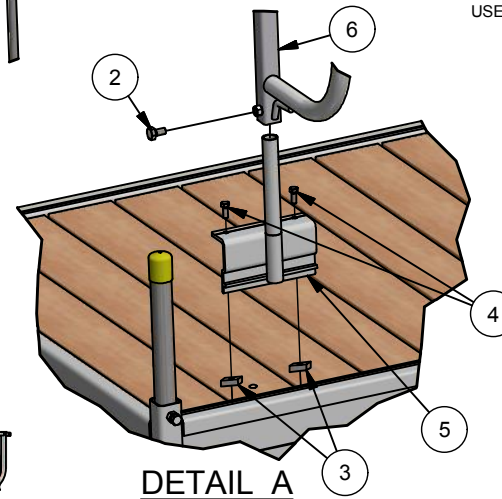

WWW.DOCKS.COM

70-3048

SUPPORT À KAYAK / KAYAK HOLDER

UTILISER UN CADENAS (NON INCLUS) POUR BARRER /
USE A PADLOCK (NOT INCLUDED) TO LOCK

DETAIL A

DETAIL B

7	SUPPORT KAYAK PENTURE / KAYAK HOLDER (C/W HINGE)	40-5184	1
6	SUPPORT KAYAK SOUDÉ / KAYAK HOLDER WELDED	40-5183	1
5	SUPPORT KAYAK PARTIE FIXE / KAYAK HOLDER FIX PART	40-5182	2
4	BOULON / BOLT 3/8"-16 x 1"	31-0203	4
3	LOCKET SUR ATTACHE / LOCK FOR HINGE	21-1037-SS	4
2	BOULON / BOLT 1/2-13 x 1"	31-0303	2
1	QUAI TYPIQUE / TYPICAL DOCK		1
Item	DESCRIPTION	No. Dessins	Qté