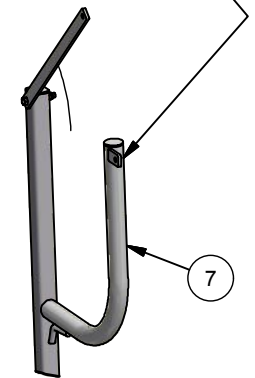

WWW.DOCKS.COM

70-3048

SUPPORT À KAYAK / KAYAK HOLDER

UTILISER UN CADENAS (NON INCLUS) POUR BARRER /
USE A PADLOCK (NOT INCLUDED) TO LOCK

DETAIL A

DETAIL B

7	SUPPORT KAYAK PENTURE / KAYAK HOLDER (C/W HINGE)	40-5184	1
6	SUPPORT KAYAK SOUDÉ / KAYAK HOLDER WELDED	40-5183	1
5	SUPPORT KAYAK PARTIE FIXE / KAYAK HOLDER FIX PART	40-5182	2
4	BOULON / BOLT 3/8"-16 x 1"	31-0203	4
3	LOCKET SUR ATTACHE / LOCK FOR HINGE	21-1037-SS	4
2	BOULON / BOLT 1/2-13 x 1"	31-0303	2
1	QUAI TYPIQUE / TYPICAL DOCK		1
Item	DESCRIPTION	No. Dessins	Qté