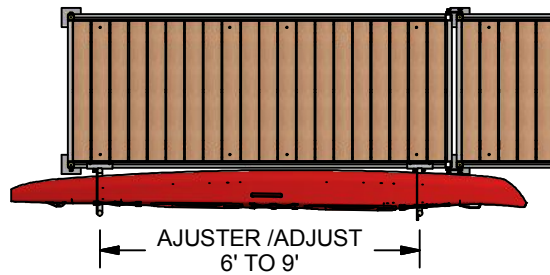

WWW.DOCKS.COM

70-3048

SUPPORT À KAYAK / KAYAK HOLDER

UTILISER UN CADENAS (NON INCLUS) POUR BARRER /
USE A PADLOCK (NOT INCLUDED) TO LOCK

DETAIL A

DETAIL B

7	SUPPORT KAYAK PENTURE / KAYAK HOLDER (C/W HINGE)	40-5184	1
6	SUPPORT KAYAK SOUDÉ / KAYAK HOLDER WELDED	40-5183	1
5	SUPPORT KAYAK PARTIE FIXE / KAYAK HOLDER FIX PART	40-5182	2
4	BOULON / BOLT 3/8"-16 x 1"	31-0203	4
3	LOCKET SUR ATTACHE / LOCK FOR HINGE	21-1037-SS	4
2	BOULON / BOLT 1/2-13 x 1"	31-0303	2
1	QUAI TYPIQUE / TYPICAL DOCK		1
Item	DESCRIPTION	No. Dessins	Qté