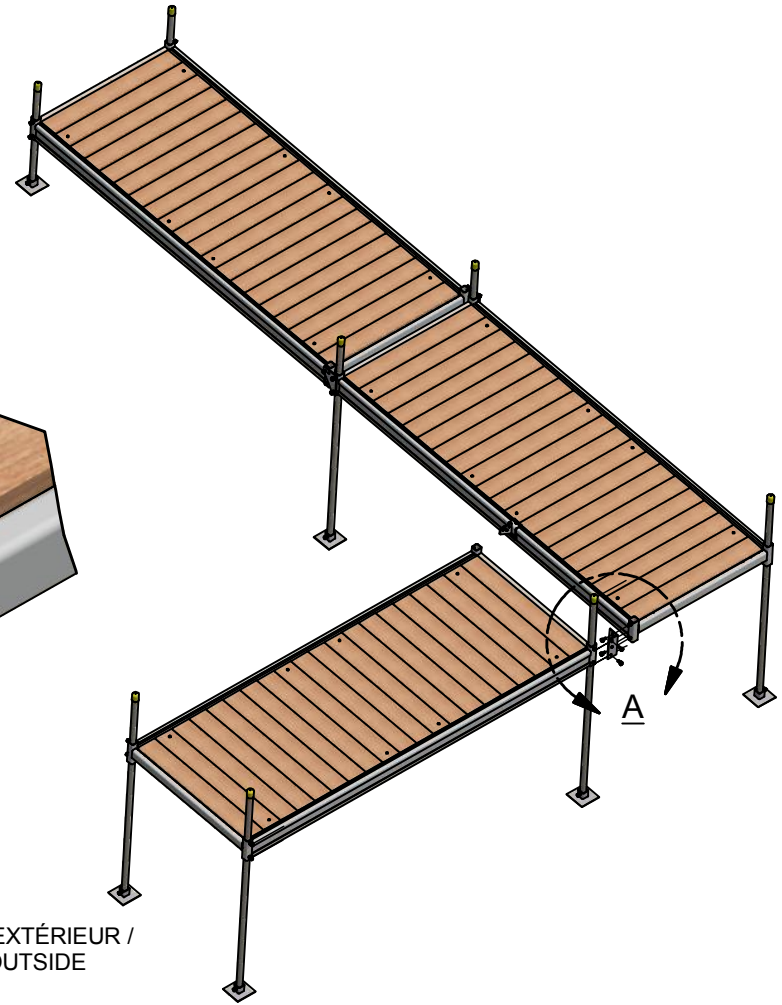

WWW.DOCKS.COM

21-1040

ATTACHE PATIO L L PATIO CONNECTOR

INSCRIPTION " B " À L'EXTÉRIEUR /
LETTER " B " ON THE OUTSIDE

DETAIL A

13	ATTACHE PATIO L / L PATIO CONNECTOR	21-1040	1
7	BOULON / BOLT 1/2-13 x 1"	31-0303	4
Item	DESCRIPTION	No. Dessins	Qté