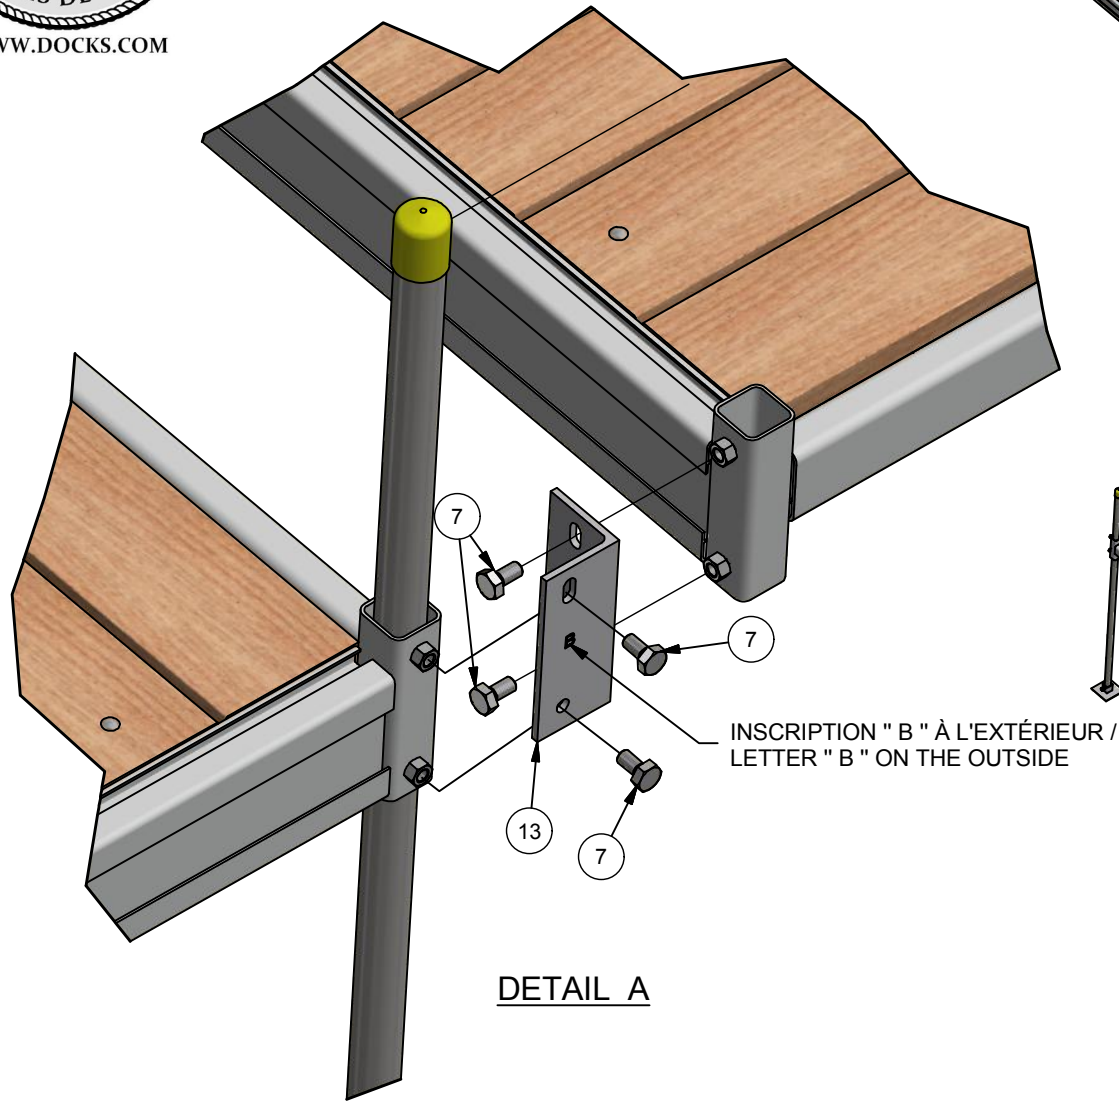

WWW.DOCKS.COM

21-1040

ATTACHE PATIO L L PATIO CONNECTOR

INSCRIPTION " B " À L'EXTÉRIEUR /
LETTER " B " ON THE OUTSIDE

DETAIL A

13	ATTACHE PATIO L / L PATIO CONNECTOR	21-1040	1
7	BOULON / BOLT 1/2-13 x 1"	31-0303	4
Item	DESCRIPTION	No. Dessins	Qté